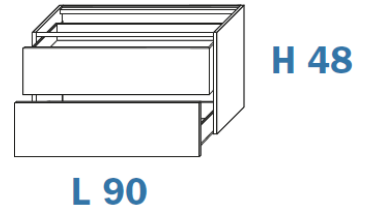

## Perfetto Base Unit 90cm Double Drawer

Code	Finish	Dimension L x H x D	RRP
BPG 5036 OL	LL 190 Rustico	90 x 48 x 50cm	\$1995.00
BPG 5036 OL	LL 159 Olmo Tabak	90 x 48 x 50cm	\$1995.00

## Perfetto Base Unit 120cm Double Drawer

Code	Finish	Dimension L x H x D	RRP
BPG 5038 OL-190	LL 190 Rustico	120 x 48 x 50cm	\$2099.00
BPG 5038 OL-159	LL 159 Olmo Tabak	120 x 48 x 50cm	\$2099.00
BPG 5038 OL-194	LL 194 Carbone	120 x 48 x 50cm	\$2099.00