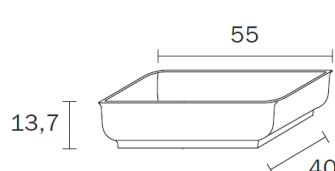

Inda Wash Basins

- Mineral Marble

Minorca

Tahiti

Formentera

Samoa