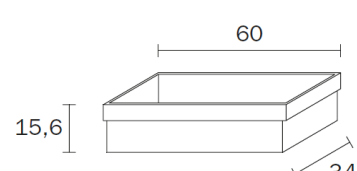

Inda Wash Basins

- Mineral Marble

Minorca

Tahiti

Formentera

Samoa