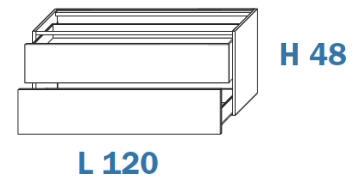

Ceramic Wash Basin 1 TH

T240120	Gloss White	120cm	$1149.00
T241120	Matte White	120cm	$1449.00